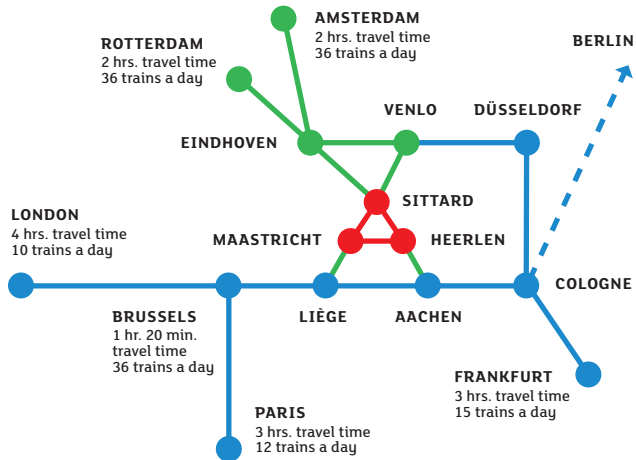

## Train connections

- international high-speed railway
- national railway
- local railway: every 15', 20' travel time

Go to [www.maastrichtregion.com](http://www.maastrichtregion.com) for a complete and up-to-date time table.

## Road distances from The Maastricht Region to major European cities

city	km	miles
Amsterdam	200	124
Antwerp	110	68
Berlin	650	404
Brussels	110	68
Cologne	90	65
Düsseldorf	95	60
Eindhoven	80	50
Frankfurt	275	171
Geneva	775	482
Hamburg	500	311
London	490	305
Luxembourg	150	93
Milan	875	544
Munich	675	419
Paris	400	249
Prague	750	466
Rotterdam	200	124

**NL**  
 16,5 mln

AMSTERDAM

ROTTERDAM

EINDHOVEN

ANTWERP

MAASTRICHT

LIÈGE

**L**  
 0,5 mln

LUXEMBOURG

**D**  
 82 mln

HAMBURG

BERLIN

FRANKFURT

WEEZE

VENLO

AACHEN